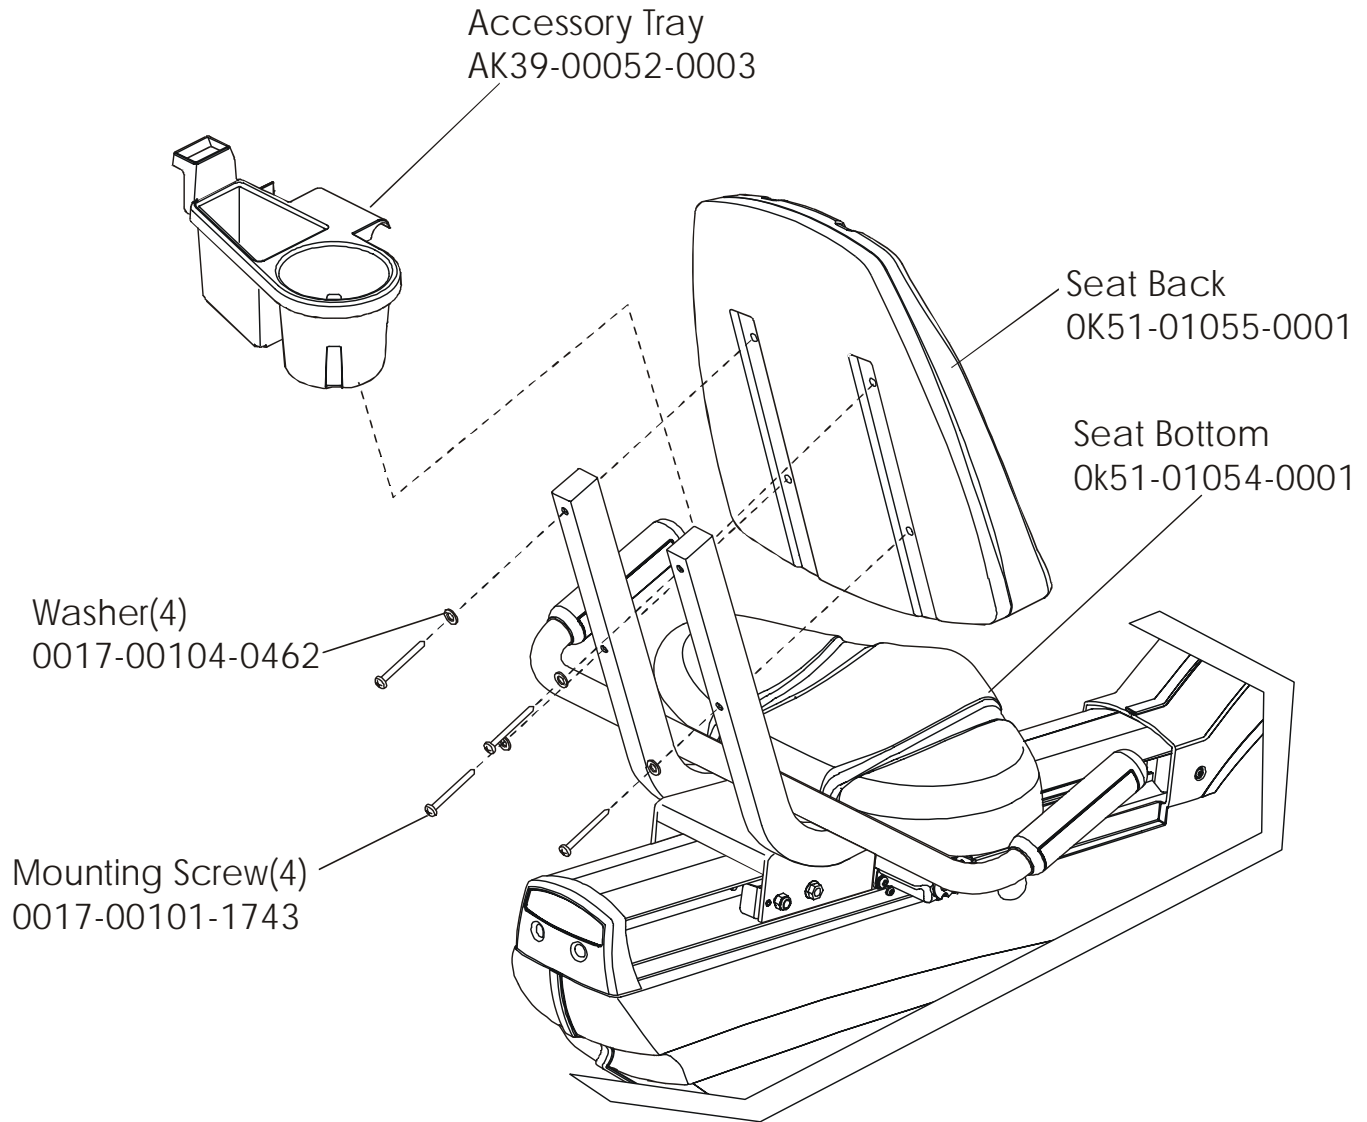

ARCTIC SILVER 95RE
Seat Pads and Accessory Tray

95RE-0XXX-04
S/N 100000-UP